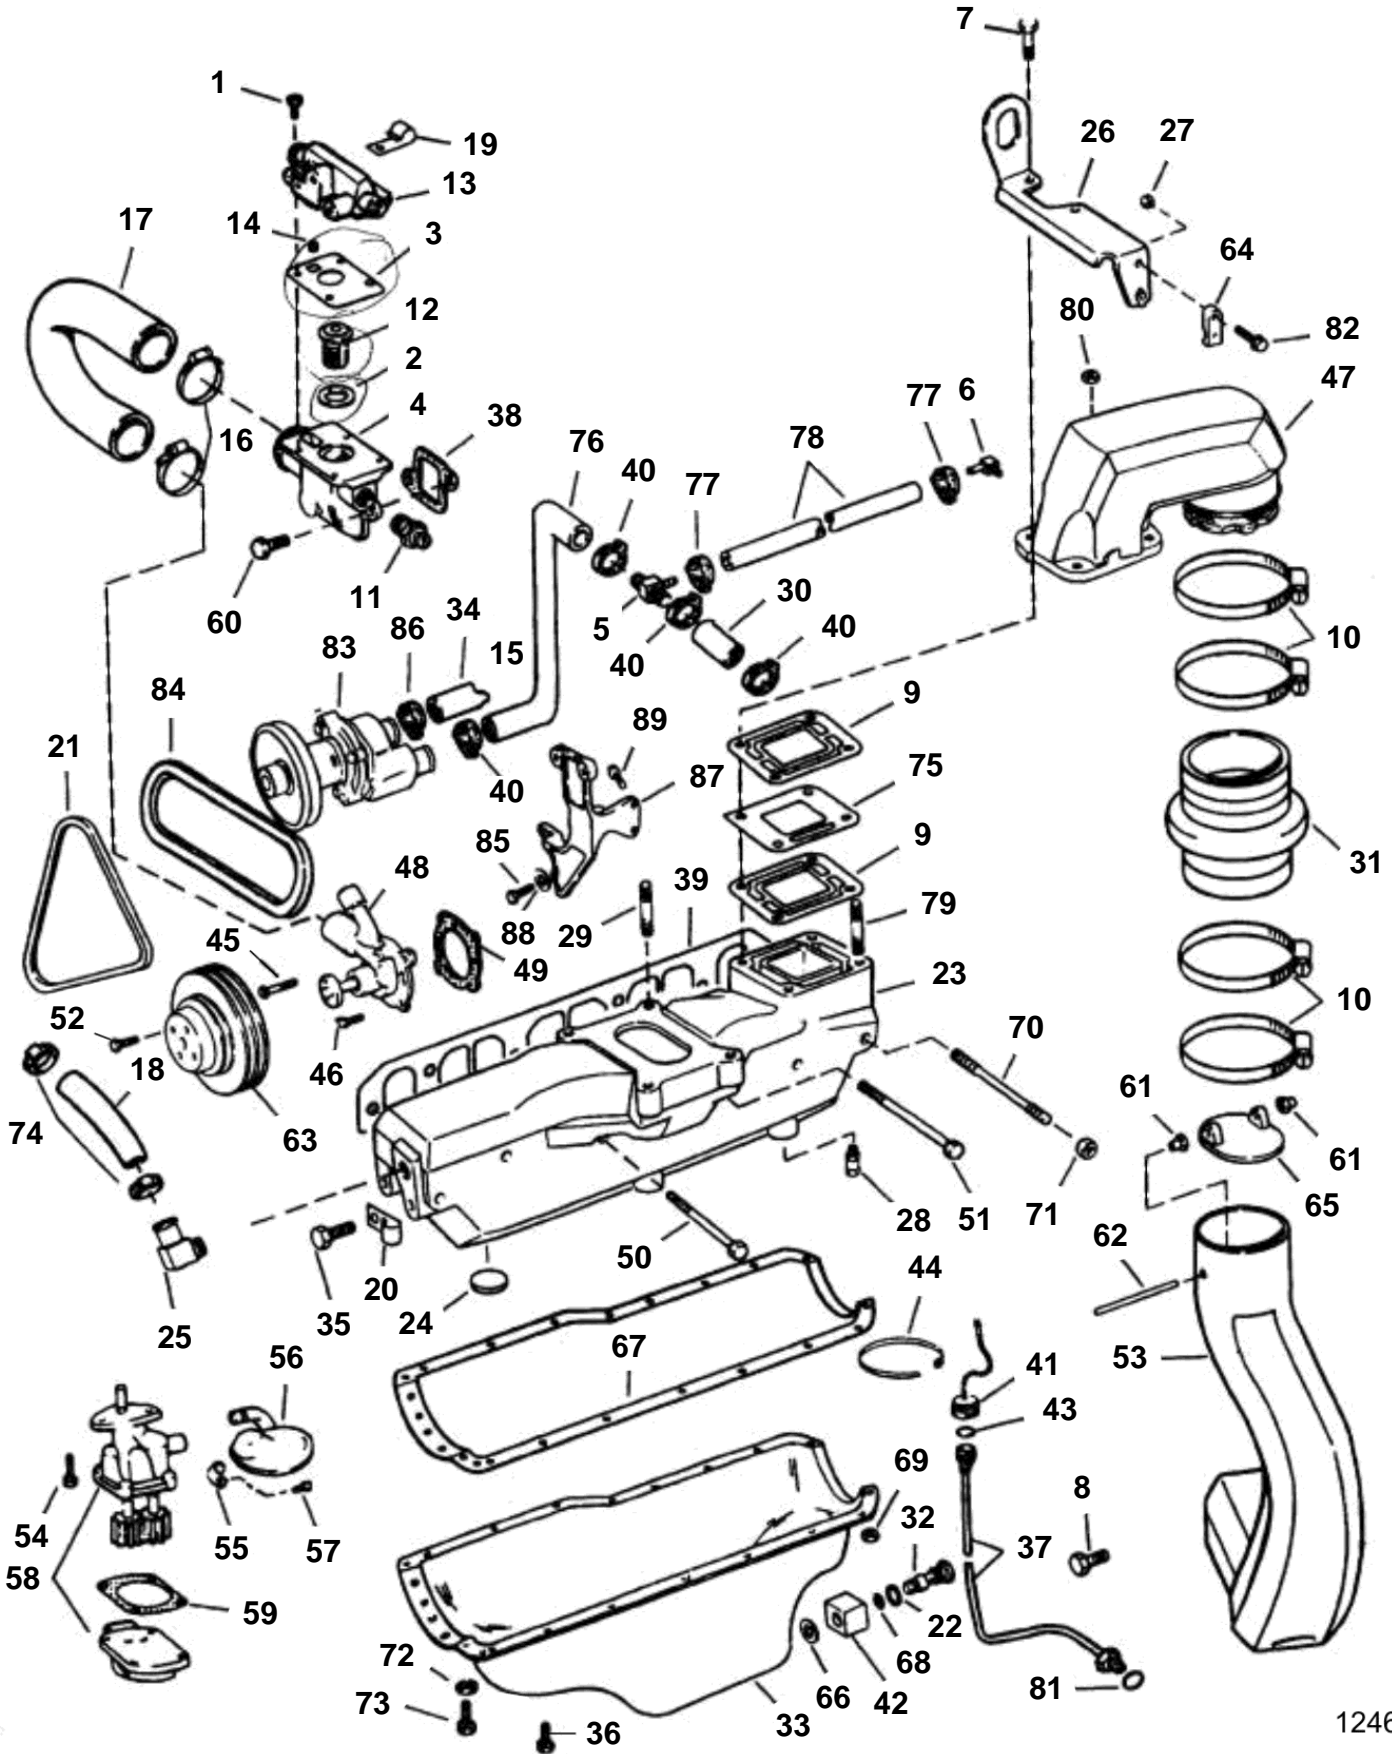

3.0GLMMDA, 3.0GSPMDA

12467

3.0GLMMDA, 3.0GSPMDA

REF	PART NO.	QTY	DESCRIPTION	SEE SEC.	NOTES
1	3852053	4	Screw, Thermostat housing		
2	3852120	1	Gasket, Thermostat		
3	3852127	1	Gasket, Upper to lower assembly		
4	3854254	1	Thermostat housing, Thermostat assembly		
5	3853653	1	T-nipple, Water to thermostat		
6	3853673	1	Nipple, High rise		
7	3853397	2	Screw, Elbow to manifold		
8	3852898	4	Screw, Pipe to gimbal		
9	3850495	2	Gasket, Elbow to manifold		
10	3852604	4	Clamp, Hose to elbow		
11	3852029	1	Sender, Water temp		
	828258		Temperature sensor, Water temp., dual sta		
12	3853799	1	Thermostat		
13	3854433	1	Thermostat housing, Upper thermostat		
14	3853672	1	· Plug, Thermostat housing		
15	3852602	1	Clamp, Hose to gimbal		Not shown
16	3852098	2	Clamp, Water pump hose		
17	3852289	1	Hose, Water pump		
18	3853255	1	Hose, Thermostat housing		
19	3852199	1	Clamp, Engine cable		
20	3852092	1	Clamp, Engine cable		Manual steering
21	3852336	1	V-belt, Alternator		Manual steering
	3853536	1	V-belt, Alternator		Power steering
22	3852007	1	Washer, Retainer to fitting		
23	3854045	1	Exhaust pipe		
24	3852134	2	· Core plug		
25	3852538	1	Elbow, Exhaust manifold		
26	3850219	1	Bracket, Throttle control		
27	3852118	1	Nut, Throttle anchor		
28	3854494	1	Drain cock, Water drain		
29	3853373	4	Stud, Carburetor to manifold		
30	3852334	1	Hose, Tee to thermostat		
31	3852741	1	Hose, Exhaust		
32	3852694	1	Hollow screw, Oil pan drain		
33	3854015	1	Oil pan		
34	3852306	1	Hose, Cooler to water pump		Power steering
	3852331	1	Hose, Gimbal to water pump		Manual steering
35	3853419	1	Screw, Engine cable clamp		Manual steering
36	3852595	18	Screw, Oil pan		
37	3854215	1	Tube, Oil drain		
38	3852096	1	Gasket, Housing to head		
39	3853256	1	Gasket, Manifold to head		
40	3853780	1	Clamp, Hose to thermostat hsg		
41	3853783	1	Cover		
42	3855112	1	Fitting, Oil pan drain		
43	3852426	1	Seal, Cap oil drain tube		
44		1	Lock strap, Cap & head chain		
45	3852063	2	Screw, Water pump		
46	3853167	2	Screw, Water pump		
47	3850799	1	Exhaust riser, Exhaust...:		
48	3854017	1	Water pump		
49	3853342	1	Gasket, Water pump		
50	3853430	3	Screw, Manifold, 5 1/4 in		
51	3853431	1	Screw, Manifold, 6 1/4 in		
52	3853390	4	Screw, Water pump pulley		
53	3850795	1	Exhaust pipe		
54	3853173	1	Screw, Oil pump to block		
55	3853133	1	Support		
56	3854014	1	Oil pump screen		
57	3853219	1	Screw, Suction pipe bracket		
58	3853843	1	Oil pump		
59	3852658	1	· Gasket, Pump cover		
60	3853266	2	Screw, Thermostat housing